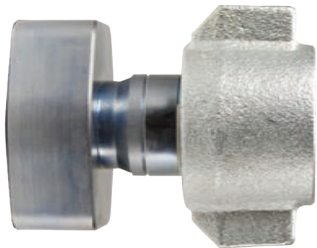

WS-Series Hydraulic Couplings

Heavy-Duty Wingstyle Code 62 Flange Head Couplers

Body Size	Port Size	Steel Part #
3/4"	3/4"	6WSFH6
1"	1"	8WSFH8
1-1/4"	1-1/4"	10WSFH10
1-1/2"	1-1/2"	12WSFH12
2"	2"	16WSFH16

Heavy-Duty Wingstyle Code 62 Flange Head Plugs

Body Size	Port Size	Steel Part #
3/4"	3/4"	WS6FH6
1"	1"	WS8FH8
1-1/4"	1-1/4"	WS10FH10
1-1/2"	1-1/2"	WS12FH12
2"	2"	WS16FH16

Heavy-Duty Wingstyle Code 62 Flange Pad Couplers

K

Body Size	Port Size	Steel Part #
3/4"	3/4"	6WSFP6
1"	1"	8WSFP8
1-1/4"	1-1/4"	10WSFP10
1-1/2"	1-1/2"	12WSFP12
2"	2"	16WSFP16

Heavy-Duty Wingstyle Code 62 Flange Pad Plugs

Body Size	Port Size	Steel Part #
3/4"	3/4"	WS6FP6
1"	1"	WS8FP8
1-1/4"	1-1/4"	WS10FP10
1-1/2"	1-1/2"	WS12FP12
2"	2"	WS16FP16