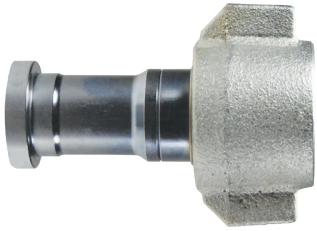

WS-Series Hydraulic Couplings

Heavy-Duty Wingstyle Code 62 Flange Head Couplers

Body Size	Port Size	Steel Part #
3/4"	3/4"	6WSFH6
1"	1"	8WSFH8
1-1/4"	1-1/4"	10WSFH10
1-1/2"	1-1/2"	12WSFH12
2"	2"	16WSFH16

Heavy-Duty Wingstyle Code 62 Flange Head Plugs

Body Size	Port Size	Steel Part #
3/4"	3/4"	WS6FH6
1"	1"	WS8FH8
1-1/4"	1-1/4"	WS10FH10
1-1/2"	1-1/2"	WS12FH12
2"	2"	WS16FH16

Heavy-Duty Wingstyle Code 62 Flange Pad Couplers

K

Body Size	Port Size	Steel Part #
3/4"	3/4"	6WSFP6
1"	1"	8WSFP8
1-1/4"	1-1/4"	10WSFP10
1-1/2"	1-1/2"	12WSFP12
2"	2"	16WSFP16

Heavy-Duty Wingstyle Code 62 Flange Pad Plugs

Body Size	Port Size	Steel Part #
3/4"	3/4"	WS6FP6
1"	1"	WS8FP8
1-1/4"	1-1/4"	WS10FP10
1-1/2"	1-1/2"	WS12FP12
2"	2"	WS16FP16