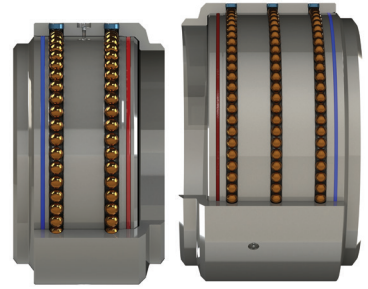

Engineered Fluid Transfer Couplings

Cryogenic Safety Breakaways
page 107

Cryogenic Dry Disconnects
page 108

Cap-Seal Swivel Joints
page 132

Pneumatic Accessories

LockNLube® Locking Air Chuck
page 291

Hose Reels
page 293-295

Washdown & Garden Hose Accessories

Pressure Washer Valve
page 420

Y Coupler
page 428

Male GHT x Male BSPT
page 434

Brass Fittings

NPTF 45° Female Pipe Elbows
page 466

NPT 45° Female Pipe Elbows
page 467

Male NPT Tees
page 467

LockNLube® Grease Couplers
page 469