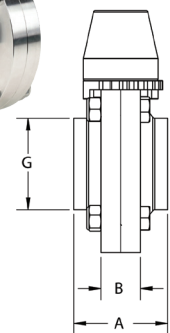

B5107-Series - Butterfly Valves

Clamp End with Trigger Handle - [C]

Size	Dimensions					316L Stainless Steel with Silicone Seats Part #	316L Stainless Steel with FKM Seats Part #	316L Stainless Steel with EPDM Seats Part #
	A (in)	B (in)	C (in)	D (in)	E (in)			
1/2"	3.50	0.90	3.10	2.60	5.90	B5107S050CC-C	B5107V050CC-C	B5107E050CC-C
3/4"	3.50	0.90	3.10	2.60	5.90	B5107S075CC-C	B5107V075CC-C	B5107E075CC-C
1"	3.50	0.90	3.10	2.60	5.90	B5107S100CC-C	B5107V100CC-C	B5107E100CC-C
1-1/2"	3.50	0.90	3.10	2.60	5.90	B5107S150CC-C	B5107V150CC-C	B5107E150CC-C
2"	3.80	0.90	3.90	3.00	5.90	B5107S200CC-C	B5107V200CC-C	B5107E200CC-C
2-1/2"	3.80	0.90	4.60	3.40	5.90	B5107S250CC-C	B5107V250CC-C	B5107E250CC-C
3"	4.10	1.20	5.20	3.50	5.90	B5107S300CC-C	B5107V300CC-C	B5107E300CC-C
4"	4.80	1.20	6.70	4.30	5.90	B5107S400CC-C	B5107V400CC-C	B5107E400CC-C

Weld End with Trigger Handle - [C]

Size	316L Stainless Steel with Silicone Seats Part #	316L Stainless Steel with FKM Seats Part #	316L Stainless Steel with EPDM Seats Part #
1/2"	B5107S050BB-C	B5107V050BB-C	B5107E050BB-C
3/4"	B5107S075BB-C	B5107V075BB-C	B5107E075BB-C
1"	B5107S100BB-C	B5107V100BB-C	B5107E100BB-C
1-1/2"	B5107S150BB-C	B5107V150BB-C	B5107E150BB-C
2"	B5107S200BB-C	B5107V200BB-C	B5107E200BB-C
2-1/2"	B5107S250BB-C	B5107V250BB-C	B5107E250BB-C
3"	B5107S300BB-C	B5107V300BB-C	B5107E300BB-C
4"	B5107S400BB-C	B5107V400BB-C	B5107E400BB-C

Size	Dimensions						
	A (in)	B (in)	C (in)	D (in)	E (in)	F (in)	G (in)
1/2"	1.87	0.90	3.10	2.60	5.90	0.37	0.50
3/4"	1.87	0.90	3.10	2.60	5.90	0.62	0.75
1"	1.87	0.90	3.10	2.60	5.90	0.87	1.00
1-1/2"	1.87	0.90	3.10	2.60	5.90	1.37	1.50
2"	2.06	0.90	3.90	3.00	5.90	1.87	2.00
2-1/2"	2.12	0.90	4.60	3.40	5.90	2.37	2.50
3"	2.50	1.20	5.20	3.50	5.90	2.87	3.00
4"	3.18	1.20	6.70	4.30	5.90	3.83	4.00