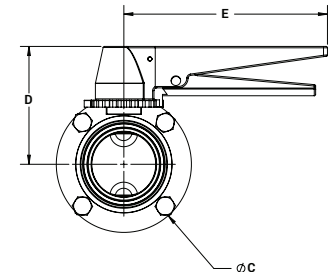

B5107-Series - Butterfly Valves

Clamp End with Trigger Handle - [C]

Size	Dimensions					316L Stainless Steel with Silicone Seats Part #	316L Stainless Steel with FKM Seats Part #	316L Stainless Steel with EPDM Seats Part #
	A (in)	B (in)	C (in)	D (in)	E (in)			
1/2"	3.50	0.90	3.10	2.60	5.90	B5107S050CC-C	B5107V050CC-C	B5107E050CC-C
3/4"	3.50	0.90	3.10	2.60	5.90	B5107S075CC-C	B5107V075CC-C	B5107E075CC-C
1"	3.50	0.90	3.10	2.60	5.90	B5107S100CC-C	B5107V100CC-C	B5107E100CC-C
1-1/2"	3.50	0.90	3.10	2.60	5.90	B5107S150CC-C	B5107V150CC-C	B5107E150CC-C
2"	3.80	0.90	3.90	3.00	5.90	B5107S200CC-C	B5107V200CC-C	B5107E200CC-C
2-1/2"	3.80	0.90	4.60	3.40	5.90	B5107S250CC-C	B5107V250CC-C	B5107E250CC-C
3"	4.10	1.20	5.20	3.50	5.90	B5107S300CC-C	B5107V300CC-C	B5107E300CC-C
4"	4.80	1.20	6.70	4.30	5.90	B5107S400CC-C	B5107V400CC-C	B5107E400CC-C

Weld End with Trigger Handle - [C]

Size	316L Stainless Steel with Silicone Seats Part #	316L Stainless Steel with FKM Seats Part #	316L Stainless Steel with EPDM Seats Part #
1/2"	B5107S050BB-C	B5107V050BB-C	B5107E050BB-C
3/4"	B5107S075BB-C	B5107V075BB-C	B5107E075BB-C
1"	B5107S100BB-C	B5107V100BB-C	B5107E100BB-C
1-1/2"	B5107S150BB-C	B5107V150BB-C	B5107E150BB-C
2"	B5107S200BB-C	B5107V200BB-C	B5107E200BB-C
2-1/2"	B5107S250BB-C	B5107V250BB-C	B5107E250BB-C
3"	B5107S300BB-C	B5107V300BB-C	B5107E300BB-C
4"	B5107S400BB-C	B5107V400BB-C	B5107E400BB-C

Size	Dimensions						
	A (in)	B (in)	C (in)	D (in)	E (in)	F (in)	G (in)
1/2"	1.87	0.90	3.10	2.60	5.90	0.37	0.50
3/4"	1.87	0.90	3.10	2.60	5.90	0.62	0.75
1"	1.87	0.90	3.10	2.60	5.90	0.87	1.00
1-1/2"	1.87	0.90	3.10	2.60	5.90	1.37	1.50
2"	2.06	0.90	3.90	3.00	5.90	1.87	2.00
2-1/2"	2.12	0.90	4.60	3.40	5.90	2.37	2.50
3"	2.50	1.20	5.20	3.50	5.90	2.87	3.00
4"	3.18	1.20	6.70	4.30	5.90	3.83	4.00