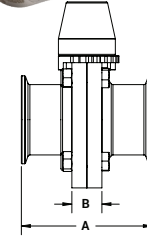

B5107-Series - Butterfly Valves

Clamp End with Trigger Handle - [C]

Size	Dimensions					316L Stainless Steel with Silicone Seats Part #	316L Stainless Steel with FKM Seats Part #	316L Stainless Steel with EPDM Seats Part #
	A (in)	B (in)	C (in)	D (in)	E (in)			
1/2"	3.50	0.90	3.10	2.60	5.90	B5107S050CC-C	B5107V050CC-C	B5107E050CC-C
3/4"	3.50	0.90	3.10	2.60	5.90	B5107S075CC-C	B5107V075CC-C	B5107E075CC-C
1"	3.50	0.90	3.10	2.60	5.90	B5107S100CC-C	B5107V100CC-C	B5107E100CC-C
1-1/2"	3.50	0.90	3.10	2.60	5.90	B5107S150CC-C	B5107V150CC-C	B5107E150CC-C
2"	3.80	0.90	3.90	3.00	5.90	B5107S200CC-C	B5107V200CC-C	B5107E200CC-C
2-1/2"	3.80	0.90	4.60	3.40	5.90	B5107S250CC-C	B5107V250CC-C	B5107E250CC-C
3"	4.10	1.20	5.20	3.50	5.90	B5107S300CC-C	B5107V300CC-C	B5107E300CC-C
4"	4.80	1.20	6.70	4.30	5.90	B5107S400CC-C	B5107V400CC-C	B5107E400CC-C

Weld End with Trigger Handle - [C]

Size	316L Stainless Steel with Silicone Seats Part #	316L Stainless Steel with FKM Seats Part #	316L Stainless Steel with EPDM Seats Part #
1/2"	B5107S050BB-C	B5107V050BB-C	B5107E050BB-C
3/4"	B5107S075BB-C	B5107V075BB-C	B5107E075BB-C
1"	B5107S100BB-C	B5107V100BB-C	B5107E100BB-C
1-1/2"	B5107S150BB-C	B5107V150BB-C	B5107E150BB-C
2"	B5107S200BB-C	B5107V200BB-C	B5107E200BB-C
2-1/2"	B5107S250BB-C	B5107V250BB-C	B5107E250BB-C
3"	B5107S300BB-C	B5107V300BB-C	B5107E300BB-C
4"	B5107S400BB-C	B5107V400BB-C	B5107E400BB-C

Size	Dimensions						
	A (in)	B (in)	C (in)	D (in)	E (in)	F (in)	G (in)
1/2"	1.87	0.90	3.10	2.60	5.90	0.37	0.50
3/4"	1.87	0.90	3.10	2.60	5.90	0.62	0.75
1"	1.87	0.90	3.10	2.60	5.90	0.87	1.00
1-1/2"	1.87	0.90	3.10	2.60	5.90	1.37	1.50
2"	2.06	0.90	3.90	3.00	5.90	1.87	2.00
2-1/2"	2.12	0.90	4.60	3.40	5.90	2.37	2.50
3"	2.50	1.20	5.20	3.50	5.90	2.87	3.00
4"	3.18	1.20	6.70	4.30	5.90	3.83	4.00