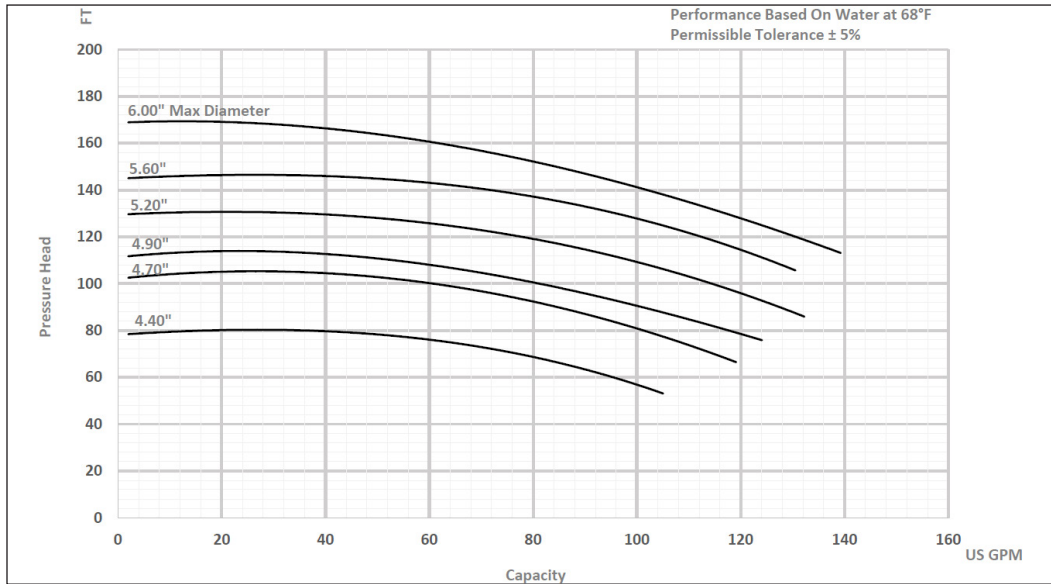

The Right Connection®

ExD-Series Centrifugal Pump Capacity Curve

Model: ExD 130 [3500RPM, Inlet-2.5" Outlet-1.5"]

Dixon Sanitary

N25 W23040 Paul Road • Pewaukee, WI 53072
 ph: 800.789.1718 • 262.513.6900 • fx: 800.789.4046 • 262.513.4904
dixonvalve.com