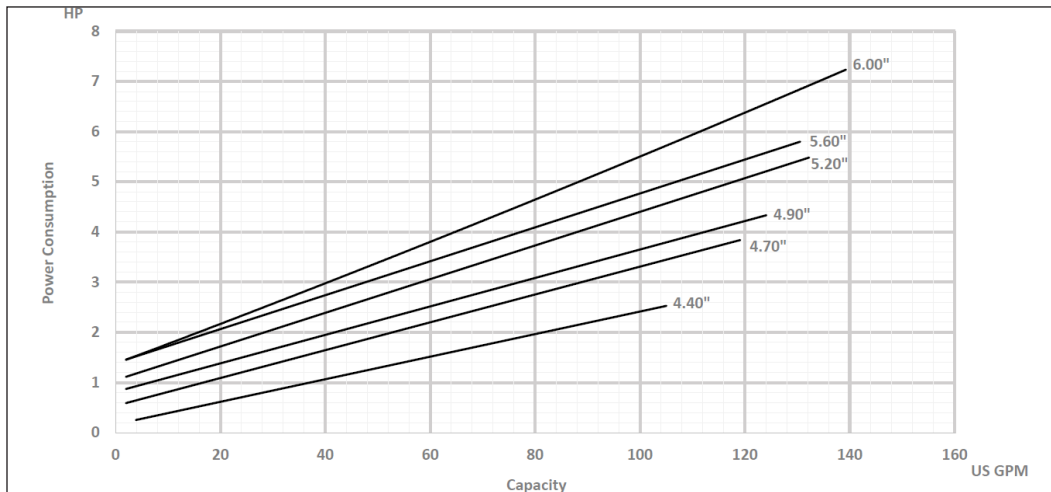

The Right Connection®

ExD-Series Centrifugal Pump Capacity Curve

Model: ExD 130 [3500RPM, Inlet-2.5" Outlet-1.5"]

Dixon Sanitary

N25 W23040 Paul Road • Pewaukee, WI 53072
 ph: 800.789.1718 • 262.513.6900 • fx: 800.789.4046 • 262.513.4904
dixonvalve.com