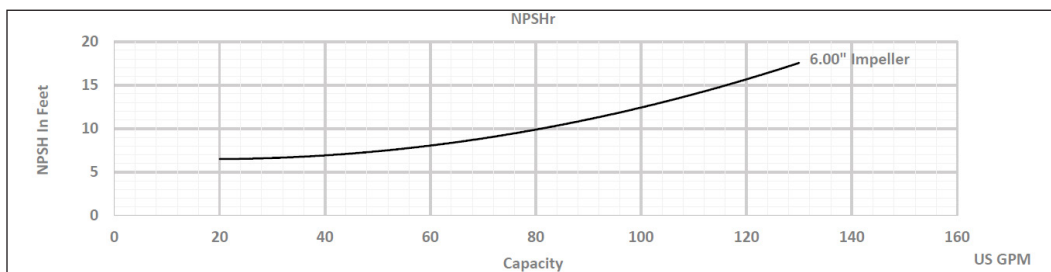

The Right Connection®

ExD-Series Centrifugal Pump Capacity Curve

Model: ExD 130 [3500RPM, Inlet-2.5" Outlet-1.5"]

Dixon Sanitary

N25 W23040 Paul Road • Pewaukee, WI 53072
 ph: 800.789.1718 • 262.513.6900 • fx: 800.789.4046 • 262.513.4904
dixonvalve.com