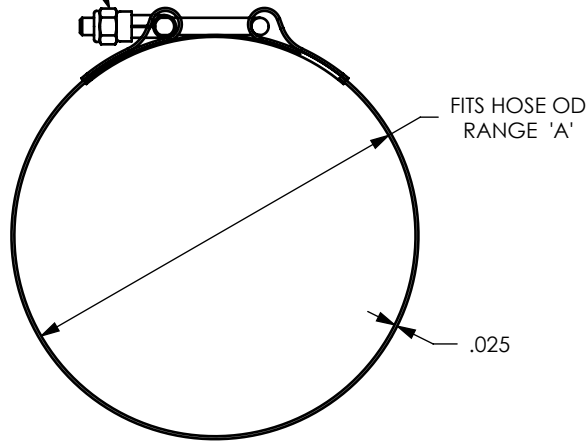

USES A STANDARD
7/16" WRENCH

| | | |
|-----------|--------|--------|
| STBC1688L | 16.43" | 17.00" |
| STBC1665L | 16.20" | 16.77" |
| STBC1520L | 14.75" | 15.32" |
| STBC1488L | 14.43" | 15.00" |
| STBC1465L | 14.20" | 14.77" |
| STBC1320L | 12.75" | 13.32" |
| STBC1288L | 12.43" | 13.00" |
| STBC1265L | 12.20" | 12.77" |
| STBC1117L | 10.72" | 11.29" |
| STBC1107L | 10.62" | 11.19" |
| STBC1088L | 10.43" | 11.00" |
| STBC1070L | 10.25" | 10.82" |
| STBC907L | 8.62" | 9.19" |
| STBC888L | 8.43" | 9.00" |
| STBC875L | 8.30" | 8.87" |
| STBC850L | 8.05" | 8.62" |
| STBC707L | 6.62" | 7.19" |
| STBC700L | 6.55" | 7.12" |
| STBC698L | 6.53" | 7.10" |
| STBC675L | 6.30" | 6.87" |
| STBC650L | 6.05" | 6.62" |
| STBC632L | 5.87" | 6.44" |
| STBC600L | 5.55" | 6.12" |
| STBC582L | 5.37" | 5.94" |
| STBC550L | 5.05" | 5.62" |
| STBC532L | 4.87" | 5.44" |
| STBC500L | 4.55" | 5.12" |
| STBC482L | 4.37" | 4.94" |
| STBC450L | 4.05" | 4.62" |
| STBC432L | 3.87" | 4.44" |
| STBC420L | 3.75" | 4.32" |
| STBC400L | 3.55" | 4.12" |
| STBC382L | 3.37" | 3.94" |
| STBC350L | 3.05" | 3.62" |
| STBC325L | 2.80" | 3.37" |

DO NOT SCALE THIS DRAWING

DIXON  **U.S.A.**

THE RIGHT CONNECTION™

TITLE: LONG T-BOLT CLAMPS

MATERIAL: 300 SERIES STAINLESS STEEL

PART NUMBER: **STBCXXXL**