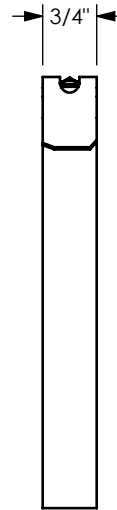

USES A STANDARD
7/16" WRENCH

| | | |
|-----------|--------|--------|
| STBC1688L | 16.43" | 17.00" |
| STBC1665L | 16.20" | 16.77" |
| STBC1520L | 14.75" | 15.32" |
| STBC1488L | 14.43" | 15.00" |
| STBC1465L | 14.20" | 14.77" |
| STBC1320L | 12.75" | 13.32" |
| STBC1288L | 12.43" | 13.00" |
| STBC1265L | 12.20" | 12.77" |
| STBC1117L | 10.72" | 11.29" |
| STBC1107L | 10.62" | 11.19" |
| STBC1088L | 10.43" | 11.00" |
| STBC1070L | 10.25" | 10.82" |
| STBC907L | 8.62" | 9.19" |
| STBC888L | 8.43" | 9.00" |
| STBC875L | 8.30" | 8.87" |
| STBC850L | 8.05" | 8.62" |
| STBC707L | 6.62" | 7.19" |
| STBC700L | 6.55" | 7.12" |
| STBC698L | 6.53" | 7.10" |
| STBC675L | 6.30" | 6.87" |
| STBC650L | 6.05" | 6.62" |
| STBC632L | 5.87" | 6.44" |
| STBC600L | 5.55" | 6.12" |
| STBC582L | 5.37" | 5.94" |
| STBC550L | 5.05" | 5.62" |
| STBC532L | 4.87" | 5.44" |
| STBC500L | 4.55" | 5.12" |
| STBC482L | 4.37" | 4.94" |
| STBC450L | 4.05" | 4.62" |
| STBC432L | 3.87" | 4.44" |
| STBC420L | 3.75" | 4.32" |
| STBC400L | 3.55" | 4.12" |
| STBC382L | 3.37" | 3.94" |
| STBC350L | 3.05" | 3.62" |
| STBC325L | 2.80" | 3.37" |

DO NOT SCALE THIS DRAWING

DIXON  **U.S.A.**

THE RIGHT CONNECTION™

TITLE: LONG T-BOLT CLAMPS

MATERIAL: 300 SERIES STAINLESS STEEL

PART NUMBER: **STBCXXXL**